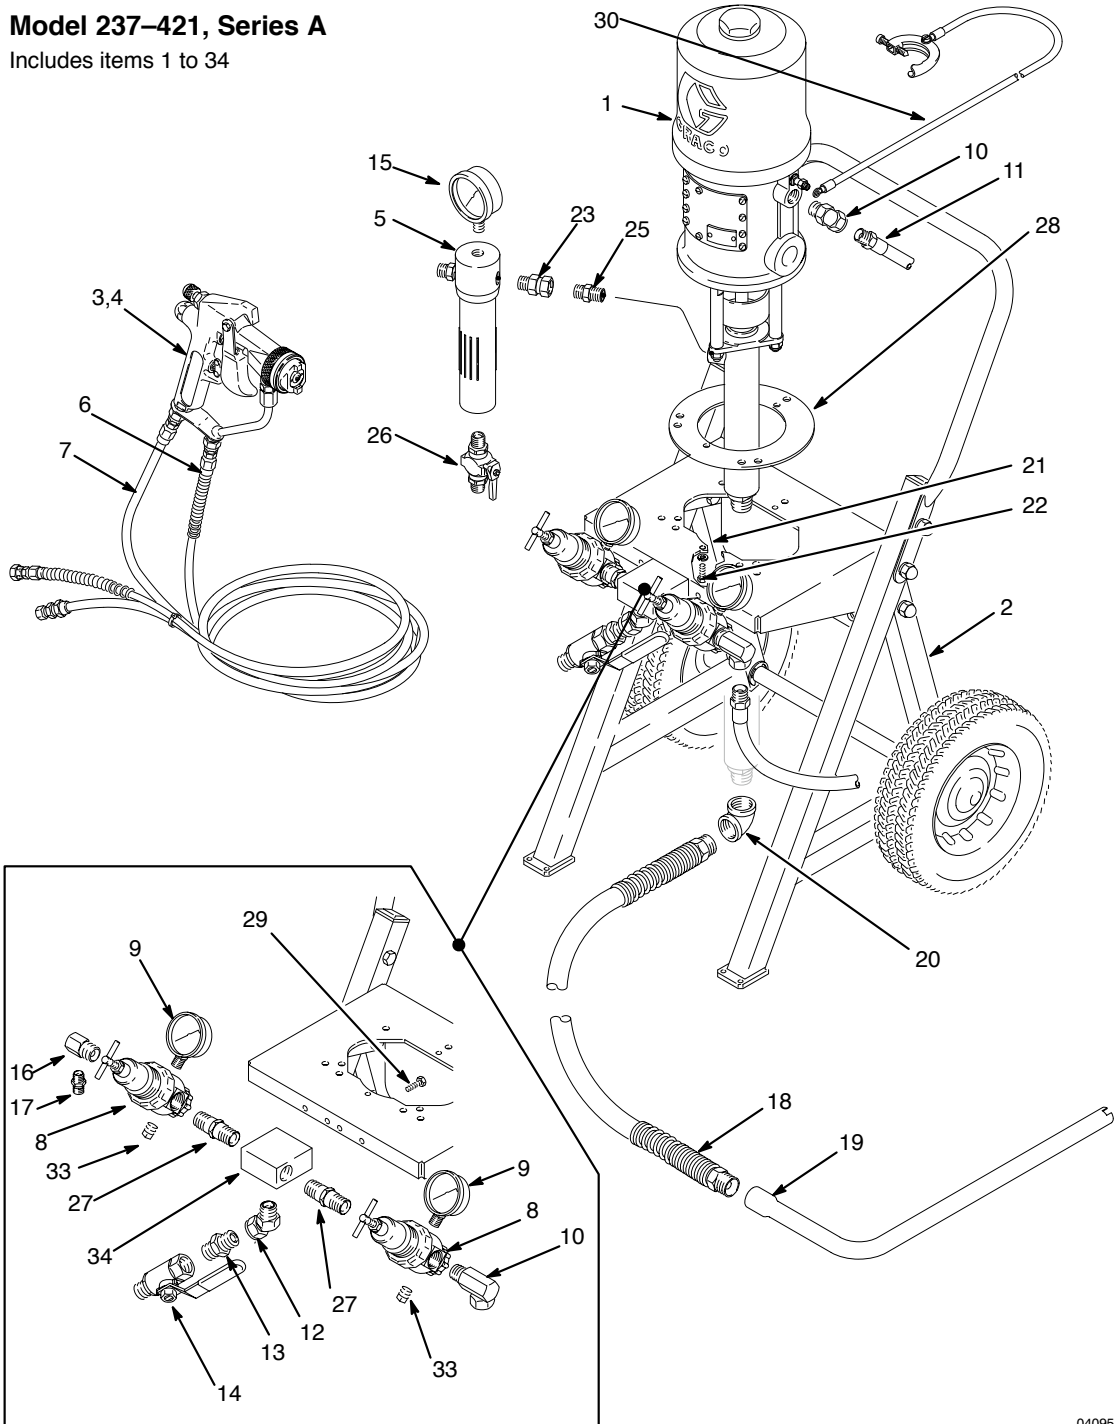

Graco President 30:1 Package

Parts

Model 237–421, Series A

Includes items 1 to 34

Ref No.	Part No.	Description	Qty	Ref No.	Part No.	Description	Qty
1	223–843	PRESIDENT PUMP See 308–106 for parts	1	15	112–941	FLUID PRESSURE GAUGE	1
2	224–044	CART, portable See 308–136 for parts	1	16	166–999	ELBOW, reducing street, 1/2 npt(m) x 1/4 npt(f)	1
3	223–283	AIR ASSISTED AIRLESS SPRAY GUN See 308–176 for parts	1	17	162–453	NIPPLE, 1/4 npt x 1/4 npsm	1
4	182–411	SPRAY TIP, 0.011 orifice, 8–10" (203–254 mm) fan width	1	18	236–075	SUCTION HOSE, 3/4 npt(mbe), 3/4" ID x 3.5' (19 mm ID x 1.1 m)	1
5	223–160	FLUID FILTER See 307–273 for parts	1	19	112–191	SUCTION TUBE, 3/4 npt(f)	1
6	236–074	FLUID HOSE, cpld 1/4 npt (fbe) 3/16" ID x 25' (4.8 mm ID x 7.6 m)	1	20	112–192	FLUID INTAKE ELBOW, 3/4 npt(f),	1
7	210–867	AIR HOSE, cpld 1/4 npsm (fbe) 1/4" ID x 25' (6.3 mm ID x 7.6 m)	1	21	100–016	LOCKWASHER, 1/4" spring	2
8	104–267	AIR REGULATOR 0–125 psi (0–9 bar) range See 308–167 for parts	2	22	100–270	CAPSCREW, hex hd, 1/4–20 x 5/8" (16 mm) long	2
9	101–180	AIR PRESSURE GAUGE 0–200 psi (0–14 bar)	2	23	235–208	SWIVEL UNION, 3/8 npt(m) x 3/8 npsm(f)	1
10	155–470	90° SWIVEL ADAPTER UNION, 1/2 npt(m) x 1/2 npsm(f) swivel	2	24	206–994	THROAT SEAL LIQUID, 8 oz.	1
11	218–093	AIR HOSE, buna-S, cpld 1/2 npt(mbe), 1/2" ID x 22' (13 mm ID x 559 mm)	1	25	188–089	NIPPLE, 3/8 npt x 3/8–18.6 sf	1
12	222–297	45° SWIVEL ADAPTER UNION, 1/2 npt(m) x 1/2 npsm(f) swivel	1	26	235–992	BALL VALVE, 3/8 npt x 1/4 npt (mbe) see 306–861 for parts	1
13	158–491	NIPPLE, 1/2 npt, 1.625" (41 mm) long	1	27	156–877	NIPPLE, 1/2 npt, 2.5" (63.5 mm)	2
14	107–142	BLEED-TYPE AIR VALVE, 1/2 npt (f)	1	28	188–595	PUMP MOUNTING PLATE	1
				29	102–254	SCREW, hex hd, 1/4–20 x 7/8" (22 mm) long	2
				30	237–569	GROUND WIRE and CLAMP 12 gauge (1.5 mm²), 25' (7.6 m)	1
				33	100–509	PLUG, 1/4 npt sq hd pipe	2
				34	179–749	AIR MANIFOLD, 1/2 npt inlet, two 1/2 npt outlets	1
				35	157–416	90° SWIVEL UNION	1
				36	150–286	ADAPTER	1

Parts

Model 237-421, Series A
Includes items 1 to 34

04095